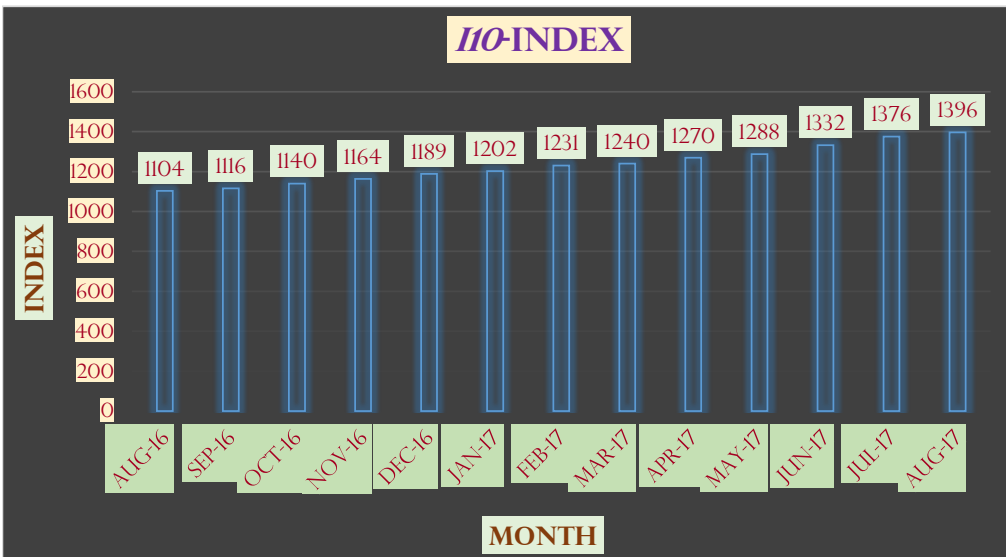

Jamia Millia Islamia					
Research Credential 2016-17					
S. No.	Month/Year	No. of Documents	h-index	i10-index	Total Citation
1	Aug-16	4614	68	1104	42133
2	Sep-16	4673	68	1116	42783
3	Oct-16	4755	69	1140	43954
4	Nov-16	4890	70	1164	44922
5	Dec-16	4961	70	1189	45972
6	Jan-17	4985	71	1202	46452
7	Feb-17	5068	71	1231	47720
8	Mar-17	5095	72	1240	48242
9	Apr-17	5177	73	1270	49523
10	May-17	5230	74	1288	50331
11	Jun-17	5324	76	1332	51745
12	Jul-17	5426	77	1376	53662
13	Aug-17	5450	77	1396	54376

**Research Credentials of the University during 2016-2017 obtained  
(Source: SCOPUS & Indian Citation Index)**

**Graph of year wise publication**

**Top 25 faculty members with their publication numbers**