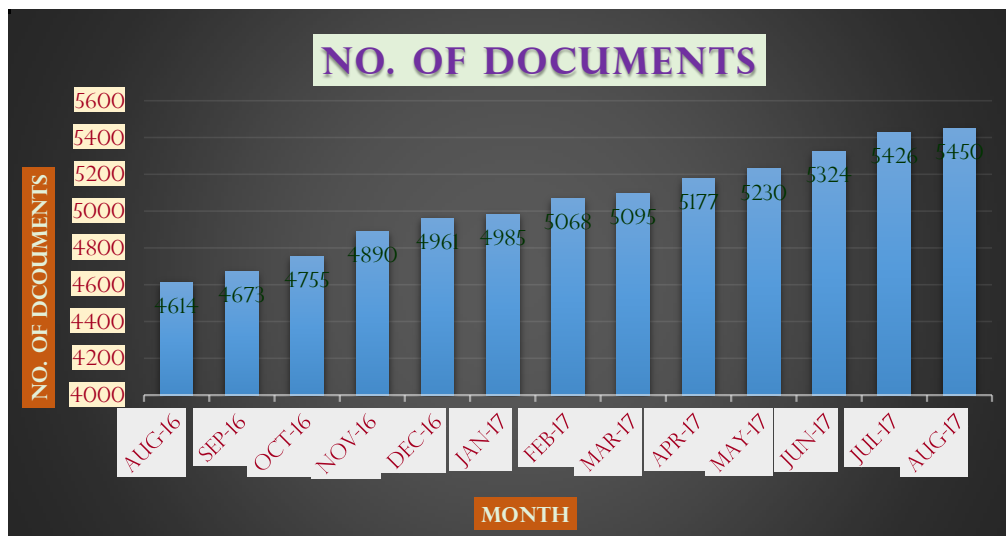

Jamia Millia Islamia					
Research Credential 2016-17					
S. No.	Month/Year	No. of Documents	h-index	i10-index	Total Citation
1	Aug-16	4614	68	1104	42133
2	Sep-16	4673	68	1116	42783
3	Oct-16	4755	69	1140	43954
4	Nov-16	4890	70	1164	44922
5	Dec-16	4961	70	1189	45972
6	Jan-17	4985	71	1202	46452
7	Feb-17	5068	71	1231	47720
8	Mar-17	5095	72	1240	48242
9	Apr-17	5177	73	1270	49523
10	May-17	5230	74	1288	50331
11	Jun-17	5324	76	1332	51745
12	Jul-17	5426	77	1376	53662
13	Aug-17	5450	77	1396	54376

**Research Credentials of the University during 2016-2017 obtained  
(Source: SCOPUS & Indian Citation Index)**

**Graph of year wise publication**

**Top 25 faculty members with their publication numbers**